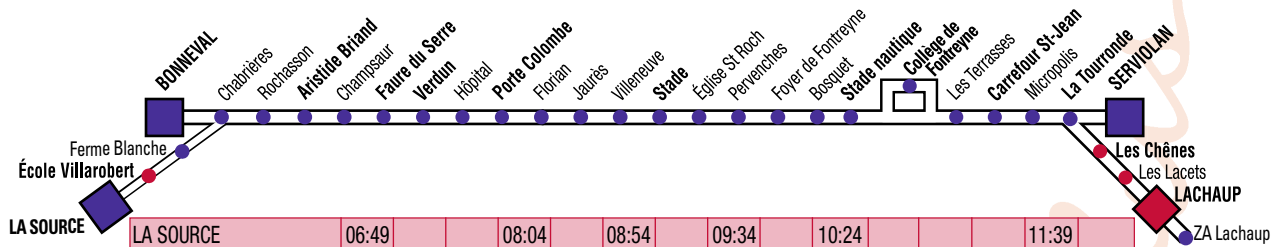

Horaires valables toute l'année sauf le samedi.

| | | | | | | | | | | | | | | | |
|----------------------|-------|-------|-------|-------|-------|-------|-------|-------|-------|-------|-------|-------|-------|-------|-------|
| LA SOURCE | 06:49 | | | 08:04 | | 08:54 | | 09:34 | | 10:24 | | | | 11:39 | |
| FERME BLANCHE | 06:50 | | | 08:05 | | 08:55 | | 09:35 | | 10:25 | | | | 11:41 | |
| CHABRIÈRES | 06:51 | | | 08:06 | | 08:56 | | 09:36 | | 10:26 | | | | 11:41 | |
| BONNEVAL | | 07:25 | 07:40 | | 08:35 | | 09:15 | | 10:00 | | 10:35 | 10:55 | 11:25 | 12:05 | |
| ARISTIDE BRIAND | 06:52 | 07:28 | 07:43 | 08:07 | 08:38 | 08:57 | 09:18 | 09:38 | 10:03 | 10:28 | 10:38 | 10:58 | 11:28 | 11:44 | 12:08 |
| FAURE DU SERRE | 06:55 | 07:30 | 07:45 | 08:10 | 08:40 | 09:00 | 09:21 | 09:41 | 10:06 | 10:31 | 10:41 | 11:01 | 11:31 | 11:47 | 12:11 |
| VERDUN | 06:56 | 07:31 | 07:46 | 08:11 | 08:42 | 09:01 | 09:22 | 09:42 | 10:07 | 10:32 | 10:42 | 11:02 | 11:33 | 11:48 | 12:13 |
| PORTE COLOMBE | 06:58 | 07:33 | 07:48 | 08:13 | 08:43 | 09:03 | 09:24 | 09:44 | 10:09 | 10:34 | 10:44 | 11:04 | 11:35 | 11:51 | 12:15 |
| STADE | 07:01 | 07:37 | 07:52 | 08:17 | 08:47 | 09:07 | 09:28 | 09:48 | 10:13 | 10:38 | 10:48 | 11:08 | 11:39 | 11:55 | 12:20 |
| STADE NAUTIQUE | 07:05 | 07:41 | 07:56 | 08:21 | 08:51 | 09:11 | 09:32 | 09:52 | 10:17 | 10:42 | 10:52 | 11:12 | 11:43 | 11:59 | 12:24 |
| COLLÈGE DE FONTREYNE | | 07:45 | | | | | | | | | | 11:17 | | 12:03 | |
| MICROPOLIS | 07:08 | 07:49 | 07:59 | 08:23 | 08:54 | 09:13 | 09:34 | 09:54 | 10:20 | 10:44 | 10:55 | 11:22 | 11:46 | 12:08 | 12:27 |
| LA TOURRONDE | 07:11 | 07:52 | 08:01 | 08:26 | 08:57 | 09:16 | 09:37 | 09:57 | 10:22 | 10:47 | 10:58 | 11:25 | 11:48 | 12:11 | 12:30 |
| SERVIOLAN | | 07:53 | 08:02 | | 08:57 | | 09:38 | 09:58 | 10:23 | 10:48 | | | 11:49 | | |
| LACHAUP | 07:14 | | | | 08:30 | | 09:20 | | | | 11:01 | 11:28 | | 12:15 | 12:33 |
| ZA LACHAUP | | | | | | | | | | | 11:03 | | | | |