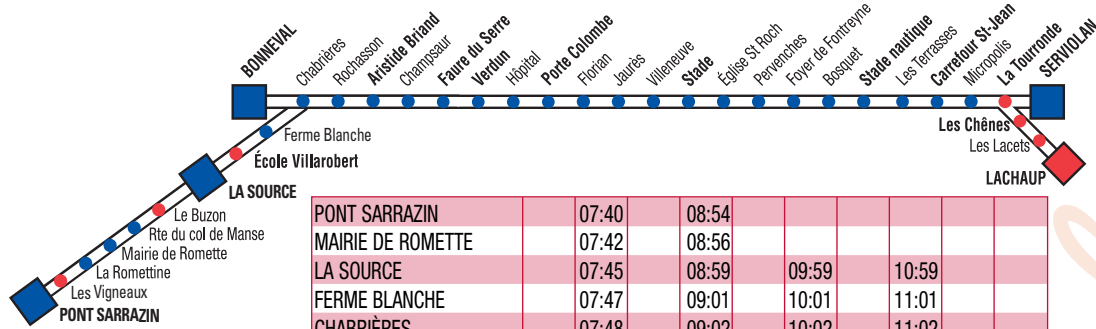

Horaires valables uniquement le samedi.

PONT SARRAZIN		07:40		08:54								
MAIRIE DE ROMETTE		07:42		08:56								
LA SOURCE		07:45		08:59		09:59		10:59				
FERME BLANCHE		07:47		09:01		10:01		11:01				
CHABRIÈRES		07:48		09:02		10:02		11:02				
BONNEVAL	07:00		08:10		09:20		10:30		11:30	12:06		
ARISTIDE BRIAND	07:03	07:49	08:13	09:04	09:23	10:04	10:33	11:04	11:33	12:09		
FAURE DU SERRE	07:05	07:52	08:15	09:07	09:26	10:07	10:36	11:07	11:36	12:12		
VERDUN	07:06	07:53	08:17	09:08	09:27	10:08	10:37	11:08	11:38	12:14		
PORTE COLOMBE	07:08	07:55	08:18	09:10	09:29	10:10	10:39	11:10	11:40	12:16		
STADE	07:12	07:59	08:22	09:14	09:33	10:14	10:43	11:14	11:44	12:21		
STADE NAUTIQUE	07:16	08:03	08:26	09:18	09:37	10:18	10:47	11:18	11:48	12:25		
MICROPOLIS	07:18	08:05	08:29	09:20	09:39	10:20	10:50	11:21	11:51	12:28		
LA TOURRONDE	07:21	08:08	08:32	09:23	09:42	10:23	10:52	11:23	11:54	12:31		
SERVIOLAN		08:09		09:24		10:24	10:53		11:54			
LACHAUP	07:25		08:35		09:46			11:27		12:34		

PONT SARRAZIN	13:20											19:00
MAIRIE DE ROMETTE	13:22											19:02
LA SOURCE	13:25		14:30		15:30		16:30	17:02	17:35			19:05
FERME BLANCHE	13:27		14:32		15:33		16:33	17:05	17:38			19:07
CHABRIÈRES	13:28		14:33		15:34		16:34	17:06	17:39			19:08
BONNEVAL		13:50		14:55		16:00		17:07		18:20		
ARISTIDE BRIAND	13:29	13:53	14:35	14:59	15:36	16:04	16:36	17:11	17:43	18:23	19:09	
FAURE DU SERRE	13:32	13:56	14:38	15:02	15:39	16:07	16:39	17:15	17:49	18:27	19:12	
VERDUN	13:33	13:57	14:39	15:04	15:40	16:09	16:40	17:16	17:50	18:28	19:13	
PORTE COLOMBE	13:35	13:59	14:41	15:06	15:42	16:11	16:43	17:19	17:52	18:30	19:15	
STADE	13:40	14:04	14:46	15:11	15:48	16:17	16:49	17:25	17:57	18:34	19:19	
STADE NAUTIQUE	13:44	14:08	14:50	15:15	15:52	16:21	16:53	17:29	18:01	18:38	19:23	
MICROPOLIS	13:47	14:11	14:53	15:18	15:55	16:24	16:56	17:32	18:04	18:40	19:25	
LA TOURRONDE	13:49	14:13	14:55	15:20	15:57	16:26	16:58	17:35	18:06	18:44	19:28	
SERVIOLAN		14:14	14:56	15:21	15:58	16:27	16:59		18:07		19:29	
LACHAUP	13:53							17:39		18:48