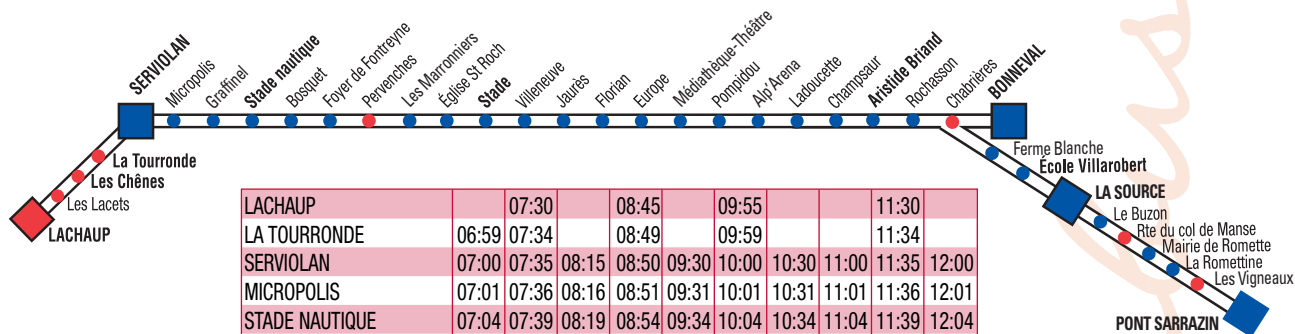

Horaires valables uniquement le samedi.

LACHAUP		07:30		08:45		09:55		11:30	
LA TOURRONDE	06:59	07:34		08:49		09:59		11:34	
SERVOLAN	07:00	07:35	08:15	08:50	09:30	10:00	10:30	11:00	11:35
MICROPOLIS	07:01	07:36	08:16	08:51	09:31	10:01	10:31	11:01	11:36
STADE NAUTIQUE	07:04	07:39	08:19	08:54	09:34	10:04	10:34	11:04	11:39
STADE	07:09	07:44	08:24	08:59	09:39	10:09	10:39	11:09	11:44
POMPIDOU	07:13	07:49	08:29	09:04	09:44	10:14	10:44	11:14	11:50
LADOUCETTE	07:16	07:52	08:32	09:07	09:47	10:17	10:47	11:18	11:53
ARISTIDE BRIAND	07:19	07:55	08:35	09:10	09:49	10:20	10:50	11:21	11:56
CHABRIÈRES	07:21	08:08	08:37	09:18	09:52	10:28	10:52	11:28	12:03
BONNEVAL		08:09		09:19		10:29		11:29	12:04
LA SOURCE	07:23		08:39		09:54		10:54		12:25
MAIRIE DE ROMETTE	07:26		08:42						12:28
PONT SARRAZIN	07:29		08:45						12:31

LACHAUP		13:55						17:45	18:55
LA TOURRONDE	13:19	13:59						17:50	18:59
SERVOLAN	13:20	14:00	14:25	15:00	15:25	16:00	16:35	17:00	17:50
MICROPOLIS	13:21	14:01	14:26	15:01	15:27	16:01	16:36	17:01	17:52
STADE NAUTIQUE	13:24	14:04	14:29	15:04	15:30	16:04	16:39	17:04	17:55
STADE	13:29	14:09	14:34	15:09	15:36	16:09	16:44	17:09	18:01
POMPIDOU	13:35	14:15	14:40	15:15	15:42	16:16	16:51	17:15	18:06
LADOUCETTE	13:38	14:19	14:44	15:19	15:45	16:20	16:55	17:19	18:09
ARISTIDE BRIAND	13:41	14:21	14:47	15:22	15:48	16:22	16:57	17:22	18:11
CHABRIÈRES	13:48	14:24	14:53	15:24	15:58	16:25	17:00	17:24	18:18
BONNEVAL	13:49		14:54		15:59			18:19	19:23
LA SOURCE		14:26		15:26		16:27	17:02	17:26	18:45
MAIRIE DE ROMETTE									18:47
PONT SARRAZIN									18:50